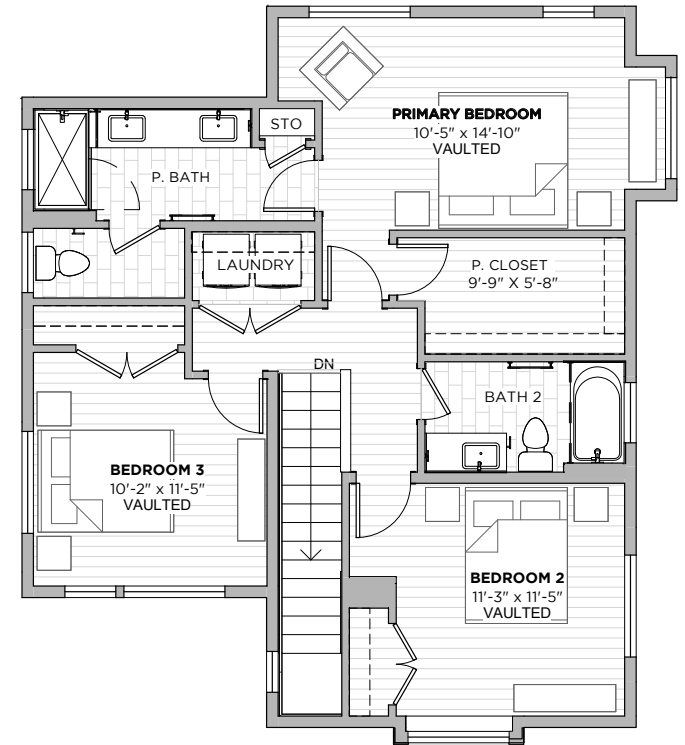

2
beds

2.5
baths

1301
SF

1ST FLOOR

2ND FLOOR

3412 PENNSYLVANIA AVE
AUSTIN, TX 78721

1ST
FLOOR

2ND
FLOOR

3
beds

2.5
baths

1657
SF

1ST FLOOR

2ND FLOOR

3412 PENNSYLVANIA AVE
AUSTIN, TX 78721

3412 PENNSYLVANIA AVE
AUSTIN, TX 78721

PLAN D2

3
beds

2.5
baths

1686
SF

1ST FLOOR

2ND FLOOR

PLAN D2

New from StoryBuilt, this gorgeous treasure-trove of 27 single family homes is in booming East Austin. Lucy is at 3412 Pennsylvania Avenue near Airport Blvd - just ten minutes from downtown. These 2-4 bedroom homes range from 1200-2000 sq. ft.

4
beds

2.5
baths

2028
SF

PLAN E

New from StoryBuilt, this gorgeous treasure-trove of 27 single family homes is in booming East Austin. Lucy is at 3412 Pennsylvania Avenue near Airport Blvd - just ten minutes from downtown. These 2-4 bedroom homes range from 1200-2000 sq. ft.