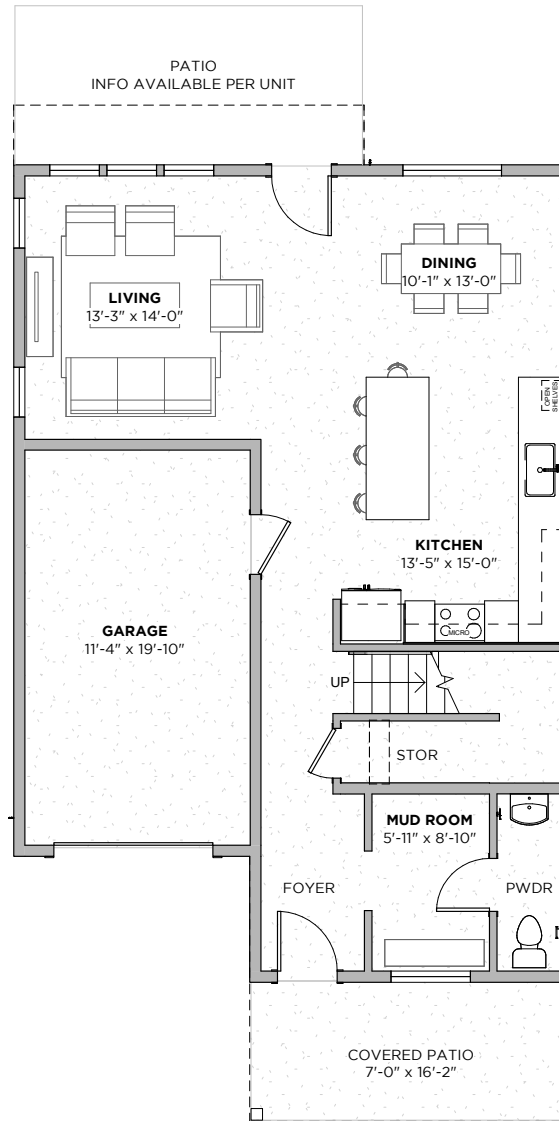

PLAN E

New from StoryBuilt, this gorgeous treasure-trove of 27 single family homes is in booming East Austin. Lucy is at 3412 Pennsylvania Avenue near Airport Blvd - just ten minutes from downtown. These 2-4 bedroom homes range from 1200-2000 sq. ft.

4
beds

2.5
baths

2028
SF

3412 PENNSYLVANIA AVE
AUSTIN, TX 78721

1ST FLOOR

2ND FLOOR

2ND FLOOR - LOFT OPTION