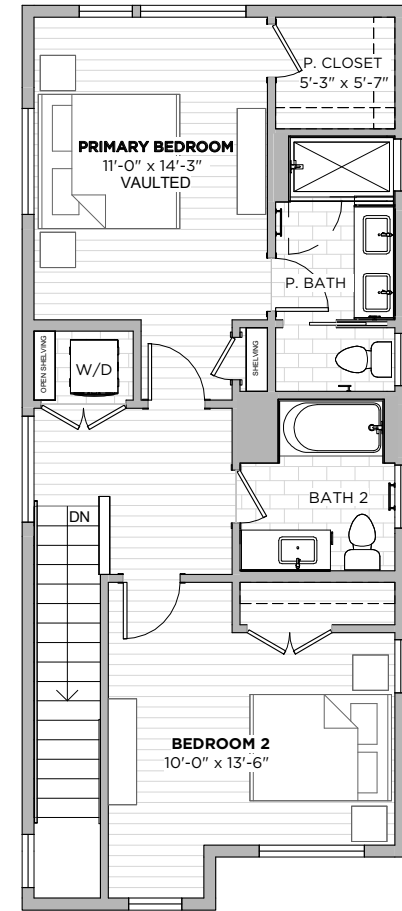

2
beds

2.5
baths

1301
SF

1ST FLOOR

2ND FLOOR

3412 PENNSYLVANIA AVE
AUSTIN, TX 78721

1ST
FLOOR

2ND
FLOOR

3412 PENNSYLVANIA AVE
AUSTIN, TX 78721

PLAN C

2
beds

2.5
baths

1500
SF

PLAN C

New from StoryBuilt, this gorgeous treasure-trove of 27 single family homes is in booming East Austin. Lucy is at 3412 Pennsylvania Avenue near Airport Blvd - just ten minutes from downtown. These 2-4 bedroom homes range from 1200-2000 sq. ft.

2
beds

2.5
baths

1500
SF

1ST FLOOR

2ND FLOOR

3412 PENNSYLVANIA AVE
AUSTIN, TX 78721

1ST
FLOOR

2ND
FLOOR

3412 PENNSYLVANIA AVE
AUSTIN, TX 78721

PLAN D1

3
beds

2.5
baths

1657
SF

PLAN D1

New from StoryBuilt, this gorgeous treasure-trove of 27 single family homes is in booming East Austin. Lucy is at 3412 Pennsylvania Avenue near Airport Blvd - just ten minutes from downtown. These 2-4 bedroom homes range from 1200-2000 sq. ft.