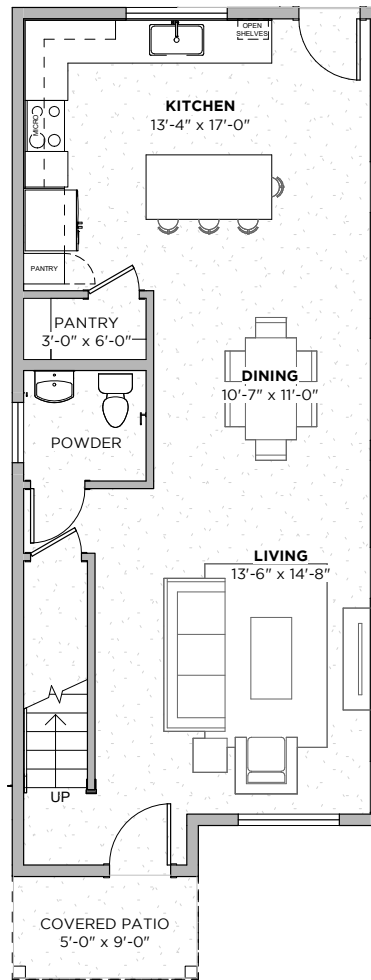

2
beds

2.5
baths

1301
SF

1ST FLOOR

2ND FLOOR

3412 PENNSYLVANIA AVE
AUSTIN, TX 78721

1ST
FLOOR

2ND
FLOOR

3412 PENNSYLVANIA AVE
AUSTIN, TX 78721

PLAN C

2
beds

2.5
baths

1500
SF

PLAN C

New from StoryBuilt, this gorgeous treasure-trove of 27 single family homes is in booming East Austin. Lucy is at 3412 Pennsylvania Avenue near Airport Blvd - just ten minutes from downtown. These 2-4 bedroom homes range from 1200-2000 sq. ft.

2
beds

2.5
baths

1500
SF

1ST FLOOR

2ND FLOOR

3412 PENNSYLVANIA AVE
AUSTIN, TX 78721

1ST
FLOOR

2ND
FLOOR

3412 PENNSYLVANIA AVE
AUSTIN, TX 78721

PLAN D1

3
beds

2.5
baths

1657
SF

PLAN D1

New from StoryBuilt, this gorgeous treasure-trove of 27 single family homes is in booming East Austin. Lucy is at 3412 Pennsylvania Avenue near Airport Blvd - just ten minutes from downtown. These 2-4 bedroom homes range from 1200-2000 sq. ft.