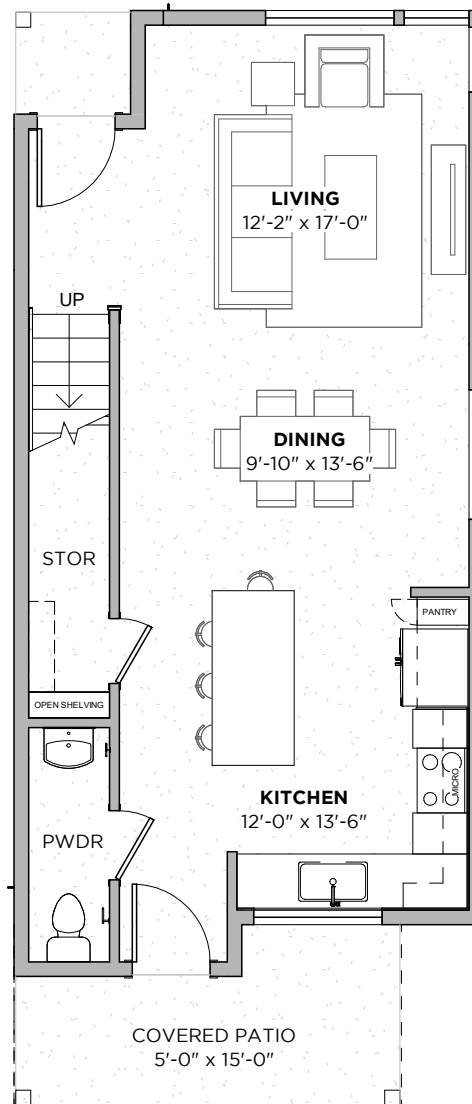

2
beds

2.5
baths

1301
SF

1ST FLOOR

2ND FLOOR

3412 PENNSYLVANIA AVE
AUSTIN, TX 78721

1ST
FLOOR

2ND
FLOOR

2.5
baths

1283
SF

PLAN B2

New from StoryBuilt, this gorgeous treasure-trove of 27 single family homes is in booming East Austin. Lucy is at 3412 Pennsylvania Avenue near Airport Blvd - just ten minutes from downtown. These 2-4 bedroom homes range from 1200-2000 sq. ft.

2
beds

2.5
baths

1283
SF

3412 PENNSYLVANIA AVE
AUSTIN, TX 78721

1ST
FLOOR

2ND
FLOOR

3412 PENNSYLVANIA AVE
AUSTIN, TX 78721

PLAN B3

2
beds

2.5
baths

1244
SF

PLAN B3

New from StoryBuilt, this gorgeous treasure-trove of 27 single family homes is in booming East Austin. Lucy is at 3412 Pennsylvania Avenue near Airport Blvd - just ten minutes from downtown. These 2-4 bedroom homes range from 1200-2000 sq. ft.