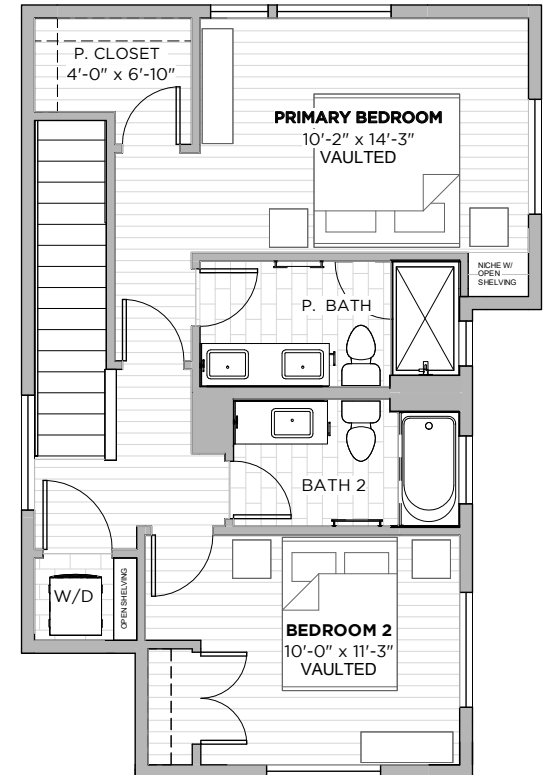

3412 PENNSYLVANIA AVE
AUSTIN, TX 78721

PLAN A

2
beds

2.5
baths

1373
SF

PLAN A

New from StoryBuilt, this gorgeous treasure-trove of 27 single family homes is in booming East Austin. Lucy is at 3412 Pennsylvania Avenue near Airport Blvd - just ten minutes from downtown. These 2-4 bedroom homes range from 1200-2000 sq. ft.

2
beds

2.5
baths

1373
SF

1ST FLOOR

2ND FLOOR

3412 PENNSYLVANIA AVE
AUSTIN, TX 78721

PLAN B1

New from StoryBuilt, this gorgeous treasure-trove of 27 single family homes is in booming East Austin. Lucy is at 3412 Pennsylvania Avenue near Airport Blvd - just ten minutes from downtown. These 2-4 bedroom homes range from 1200-2000 sq. ft.

2
beds

2.5
baths

1301
SF

1ST FLOOR

2ND FLOOR

3412 PENNSYLVANIA AVE
AUSTIN, TX 78721

1ST
FLOOR

2ND
FLOOR

3412 PENNSYLVANIA AVE
AUSTIN, TX 78721

PLAN B1

2
beds

2.5
baths

1301
SF

3412 PENNSYLVANIA AVE
AUSTIN, TX 78721

PLAN B2

2
beds