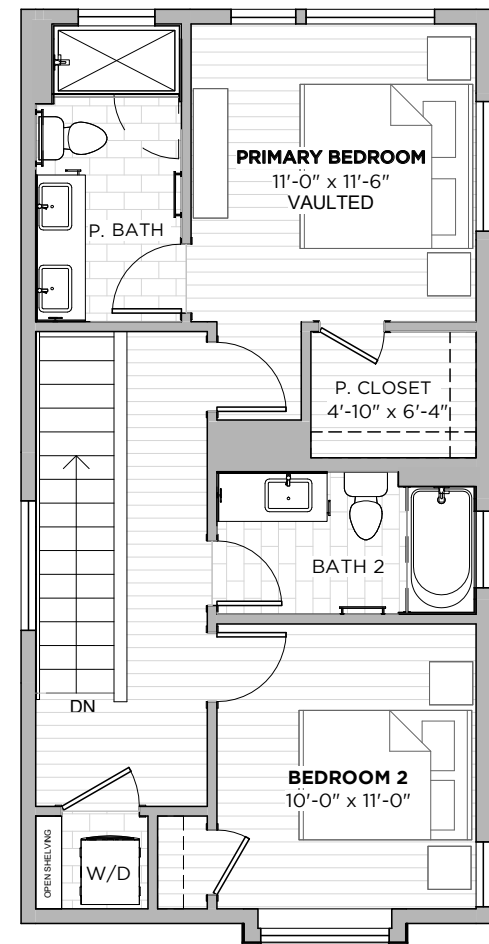

2.5
baths

1283
SF

PLAN B2

New from StoryBuilt, this gorgeous treasure-trove of 27 single family homes is in booming East Austin. Lucy is at 3412 Pennsylvania Avenue near Airport Blvd - just ten minutes from downtown. These 2-4 bedroom homes range from 1200-2000 sq. ft.

2
beds

2.5
baths

1283
SF

3412 PENNSYLVANIA AVE
AUSTIN, TX 78721

1ST
FLOOR

2ND
FLOOR

3412 PENNSYLVANIA AVE
AUSTIN, TX 78721

PLAN B3

2
beds

2.5
baths

1244
SF

PLAN B3

New from StoryBuilt, this gorgeous treasure-trove of 27 single family homes is in booming East Austin. Lucy is at 3412 Pennsylvania Avenue near Airport Blvd - just ten minutes from downtown. These 2-4 bedroom homes range from 1200-2000 sq. ft.

2
beds

2.5
baths

1244
SF

1ST FLOOR

2ND FLOOR

3412 PENNSYLVANIA AVE
AUSTIN, TX 78721

1ST
FLOOR

2ND
FLOOR