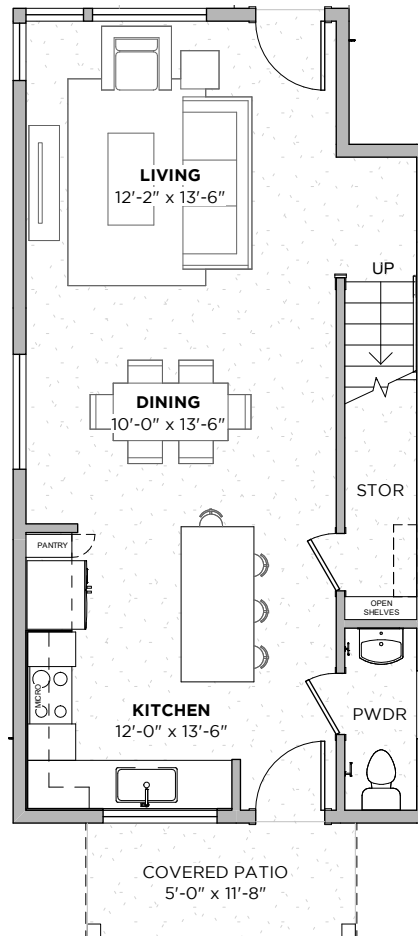

2
beds

2.5
baths

1301
SF

1ST FLOOR

2ND FLOOR

3412 PENNSYLVANIA AVE
AUSTIN, TX 78721

1ST
FLOOR

2ND
FLOOR

2
beds

2.5
baths

1244
SF

PLAN B3

New from StoryBuilt, this gorgeous treasure-trove of 27 single family homes is in booming East Austin. Lucy is at 3412 Pennsylvania Avenue near Airport Blvd - just ten minutes from downtown. These 2-4 bedroom homes range from 1200-2000 sq. ft.

2
beds

2.5
baths

1244
SF

1ST FLOOR

2ND FLOOR

3412 PENNSYLVANIA AVE
AUSTIN, TX 78721

1ST
FLOOR

2ND
FLOOR

3412 PENNSYLVANIA AVE
AUSTIN, TX 78721

PLAN C

2
beds

2.5
baths

1500
SF

PLAN C

New from StoryBuilt, this gorgeous treasure-trove of 27 single family homes is in booming East Austin. Lucy is at 3412 Pennsylvania Avenue near Airport Blvd - just ten minutes from downtown. These 2-4 bedroom homes range from 1200-2000 sq. ft.