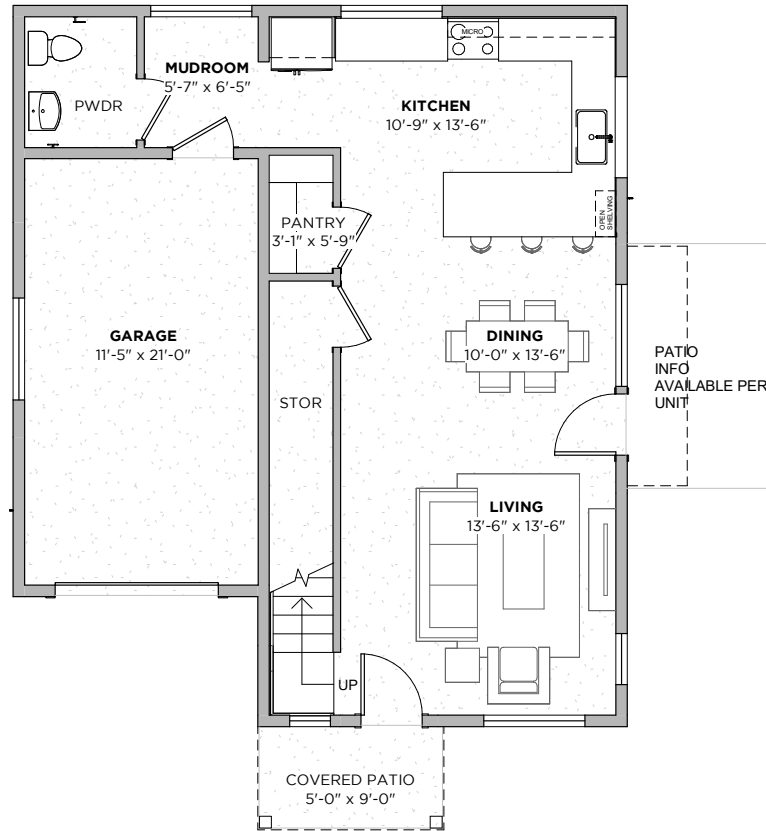

2
beds

2.5
baths

1301
SF

1ST FLOOR

2ND FLOOR

3412 PENNSYLVANIA AVE
AUSTIN, TX 78721

1ST
FLOOR

2ND
FLOOR

3
beds

2.5
baths

1686
SF

1ST FLOOR

2ND FLOOR

PLAN D2

New from StoryBuilt, this gorgeous treasure-trove of 27 single family homes is in booming East Austin. Lucy is at 3412 Pennsylvania Avenue near Airport Blvd - just ten minutes from downtown. These 2-4 bedroom homes range from 1200-2000 sq. ft.

4
beds

2.5
baths

2028
SF

PLAN E

New from StoryBuilt, this gorgeous treasure-trove of 27 single family homes is in booming East Austin. Lucy is at 3412 Pennsylvania Avenue near Airport Blvd - just ten minutes from downtown. These 2-4 bedroom homes range from 1200-2000 sq. ft.