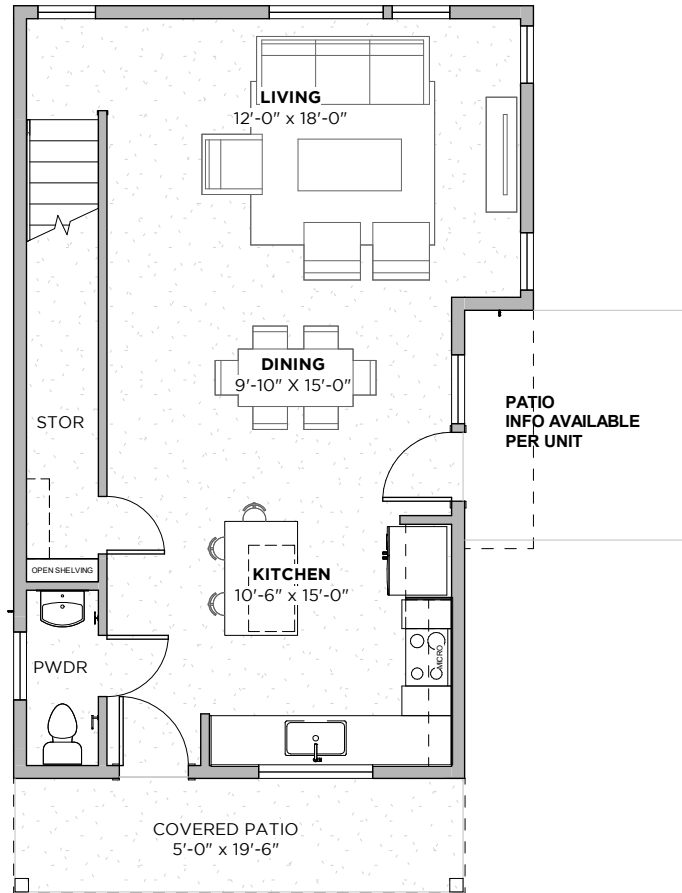

3412 PENNSYLVANIA AVE
AUSTIN, TX 78721

PLAN A

2
beds

2.5
baths

1373
SF

PLAN A

New from StoryBuilt, this gorgeous treasure-trove of 27 single family homes is in booming East Austin. Lucy is at 3412 Pennsylvania Avenue near Airport Blvd - just ten minutes from downtown. These 2-4 bedroom homes range from 1200-2000 sq. ft.

2
beds

2.5
baths

1373
SF

1ST FLOOR

2ND FLOOR

3412 PENNSYLVANIA AVE
AUSTIN, TX 78721

PLAN B1

New from StoryBuilt, this gorgeous treasure-trove of 27 single family homes is in booming East Austin. Lucy is at 3412 Pennsylvania Avenue near Airport Blvd - just ten minutes from downtown. These 2-4 bedroom homes range from 1200-2000 sq. ft.

2
beds

2.5
baths

1301
SF

1ST FLOOR

2ND FLOOR

3412 PENNSYLVANIA AVE
AUSTIN, TX 78721

1ST
FLOOR

2ND
FLOOR

2.5
baths

1283
SF

PLAN B2

New from StoryBuilt, this gorgeous treasure-trove of 27 single family homes is in booming East Austin. Lucy is at 3412 Pennsylvania Avenue near Airport Blvd - just ten minutes from downtown. These 2-4 bedroom homes range from 1200-2000 sq. ft.