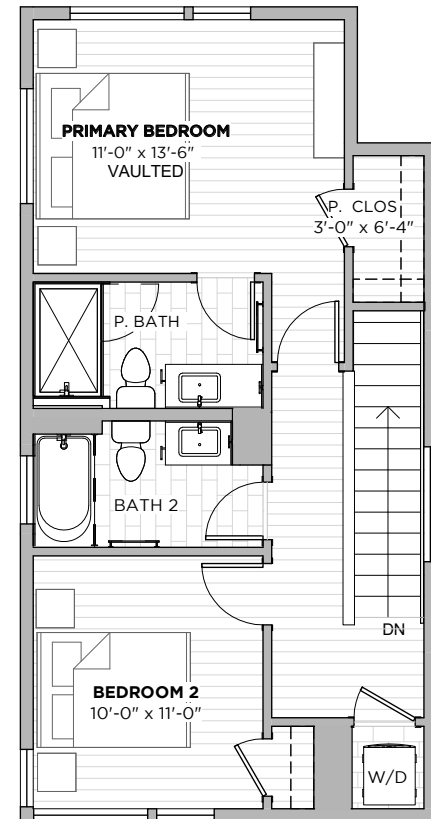

2
beds

2.5
baths

1244
SF

PLAN B3

New from StoryBuilt, this gorgeous treasure-trove of 27 single family homes is in booming East Austin. Lucy is at 3412 Pennsylvania Avenue near Airport Blvd - just ten minutes from downtown. These 2-4 bedroom homes range from 1200-2000 sq. ft.

2
beds

2.5
baths

1244
SF

1ST FLOOR

2ND FLOOR

3412 PENNSYLVANIA AVE
AUSTIN, TX 78721

1ST
FLOOR

2ND
FLOOR

3412 PENNSYLVANIA AVE
AUSTIN, TX 78721

PLAN C

2
beds

2.5
baths

1500
SF

PLAN C

New from StoryBuilt, this gorgeous treasure-trove of 27 single family homes is in booming East Austin. Lucy is at 3412 Pennsylvania Avenue near Airport Blvd - just ten minutes from downtown. These 2-4 bedroom homes range from 1200-2000 sq. ft.

2
beds

2.5
baths

1500
SF

1ST FLOOR

2ND FLOOR

3412 PENNSYLVANIA AVE
AUSTIN, TX 78721

1ST
FLOOR

2ND
FLOOR