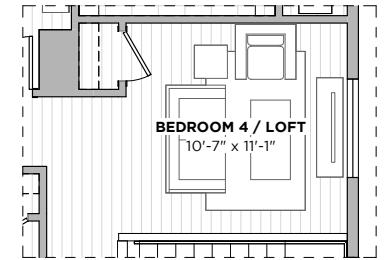

4
beds

2.5
baths

2028
SF

3412 PENNSYLVANIA AVE
AUSTIN, TX 78721

1ST FLOOR

2ND FLOOR

2ND FLOOR - LOFT OPTION