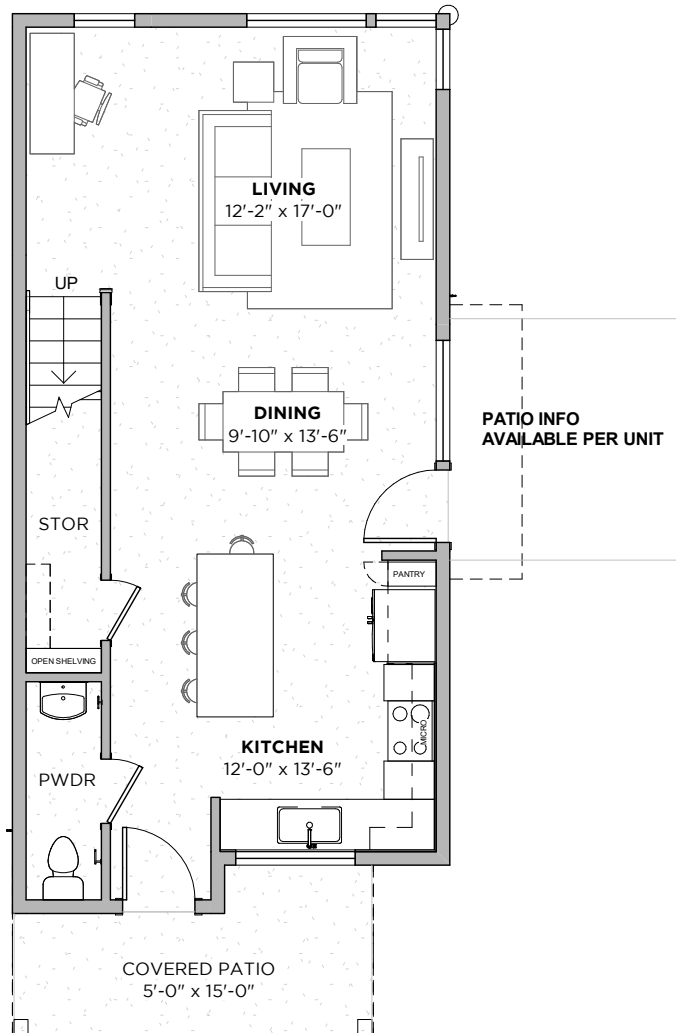

2
beds

2.5
baths

1373
SF

1ST FLOOR

2ND FLOOR

3412 PENNSYLVANIA AVE
AUSTIN, TX 78721

PLAN B1

New from StoryBuilt, this gorgeous treasure-trove of 27 single family homes is in booming East Austin. Lucy is at 3412 Pennsylvania Avenue near Airport Blvd - just ten minutes from downtown. These 2-4 bedroom homes range from 1200-2000 sq. ft.

2
beds

2.5
baths

1301
SF

1ST FLOOR

2ND FLOOR

3412 PENNSYLVANIA AVE
AUSTIN, TX 78721

1ST
FLOOR

2ND
FLOOR

3412 PENNSYLVANIA AVE
AUSTIN, TX 78721

PLAN B1

2
beds

2.5
baths

1301
SF

3412 PENNSYLVANIA AVE
AUSTIN, TX 78721

PLAN B2

2
beds

2.5
baths

1283
SF

PLAN B2

New from StoryBuilt, this gorgeous treasure-trove of 27 single family homes is in booming East Austin. Lucy is at 3412 Pennsylvania Avenue near Airport Blvd - just ten minutes from downtown. These 2-4 bedroom homes range from 1200-2000 sq. ft.