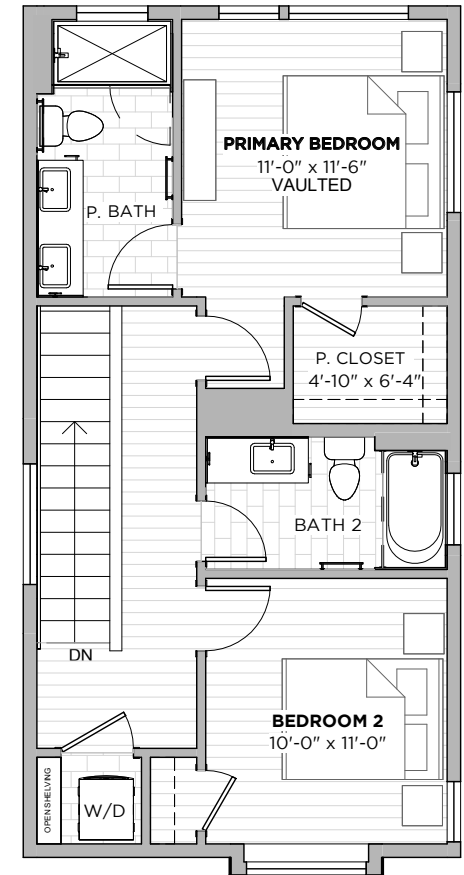

2
beds

2.5
baths

1373
SF

1ST FLOOR

2ND FLOOR

3412 PENNSYLVANIA AVE
AUSTIN, TX 78721

PLAN B1

New from StoryBuilt, this gorgeous treasure-trove of 27 single family homes is in booming East Austin. Lucy is at 3412 Pennsylvania Avenue near Airport Blvd - just ten minutes from downtown. These 2-4 bedroom homes range from 1200-2000 sq. ft.

2
beds

2.5
baths

1301
SF

1ST FLOOR

2ND FLOOR

3412 PENNSYLVANIA AVE
AUSTIN, TX 78721

1ST
FLOOR

2ND
FLOOR

3412 PENNSYLVANIA AVE
AUSTIN, TX 78721

PLAN B1

2
beds

2.5
baths

1301
SF

3412 PENNSYLVANIA AVE
AUSTIN, TX 78721

PLAN B2

2
beds

2.5
baths

1283
SF

PLAN B2

New from StoryBuilt, this gorgeous treasure-trove of 27 single family homes is in booming East Austin. Lucy is at 3412 Pennsylvania Avenue near Airport Blvd - just ten minutes from downtown. These 2-4 bedroom homes range from 1200-2000 sq. ft.