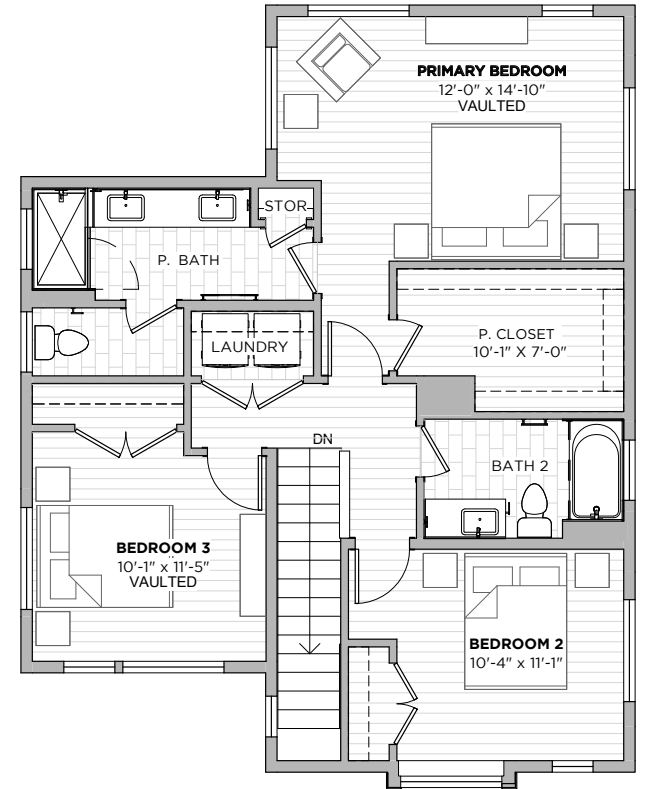

2
beds

2.5
baths

1301
SF

1ST FLOOR

2ND FLOOR

3412 PENNSYLVANIA AVE
AUSTIN, TX 78721

1ST
FLOOR

2ND
FLOOR

3
beds

2.5
baths

1657
SF

1ST FLOOR

2ND FLOOR

3412 PENNSYLVANIA AVE
AUSTIN, TX 78721

3412 PENNSYLVANIA AVE
AUSTIN, TX 78721

PLAN D2

3
beds

2.5
baths

1686
SF

1ST FLOOR

2ND FLOOR

PLAN D2

New from StoryBuilt, this gorgeous treasure-trove of 27 single family homes is in booming East Austin. Lucy is at 3412 Pennsylvania Avenue near Airport Blvd - just ten minutes from downtown. These 2-4 bedroom homes range from 1200-2000 sq. ft.