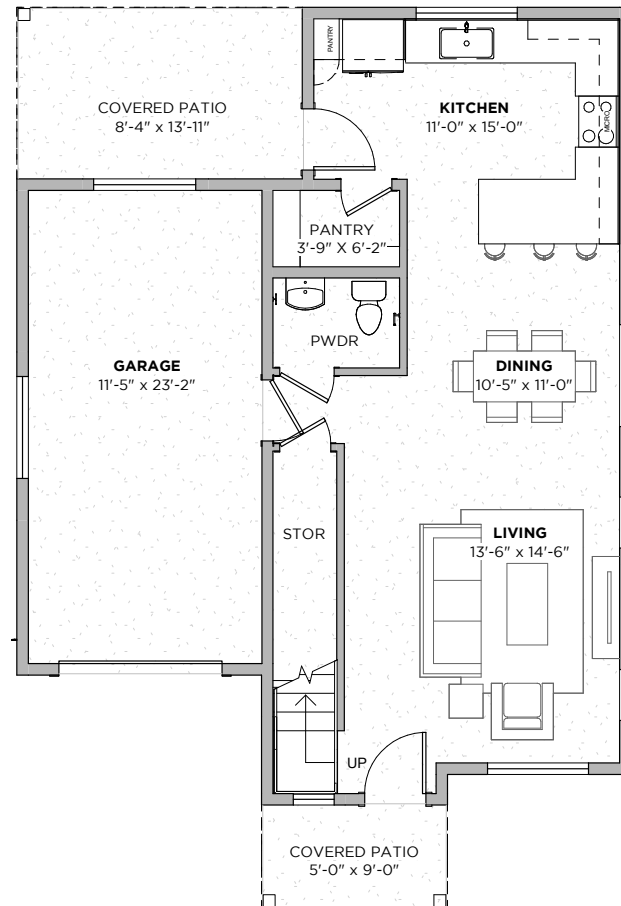

3
beds

2.5
baths

1657
SF

1ST FLOOR

2ND FLOOR

3412 PENNSYLVANIA AVE
AUSTIN, TX 78721

3412 PENNSYLVANIA AVE
AUSTIN, TX 78721

PLAN D2

3
beds

2.5
baths

1686
SF

1ST FLOOR

2ND FLOOR

PLAN D2

New from StoryBuilt, this gorgeous treasure-trove of 27 single family homes is in booming East Austin. Lucy is at 3412 Pennsylvania Avenue near Airport Blvd - just ten minutes from downtown. These 2-4 bedroom homes range from 1200-2000 sq. ft.