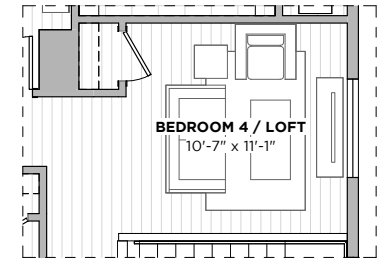

1ST
FLOOR

2ND
FLOOR

3412 PENNSYLVANIA AVE
AUSTIN, TX 78721

PLAN E

4
beds

2.5
baths

2028
SF

PLAN E

New from StoryBuilt, this gorgeous treasure-trove of 27 single family homes is in booming East Austin. Lucy is at 3412 Pennsylvania Avenue near Airport Blvd - just ten minutes from downtown. These 2-4 bedroom homes range from 1200-2000 sq. ft.

4
beds

2.5
baths

2028
SF

3412 PENNSYLVANIA AVE
AUSTIN, TX 78721

1ST FLOOR

2ND FLOOR

2ND FLOOR - LOFT OPTION