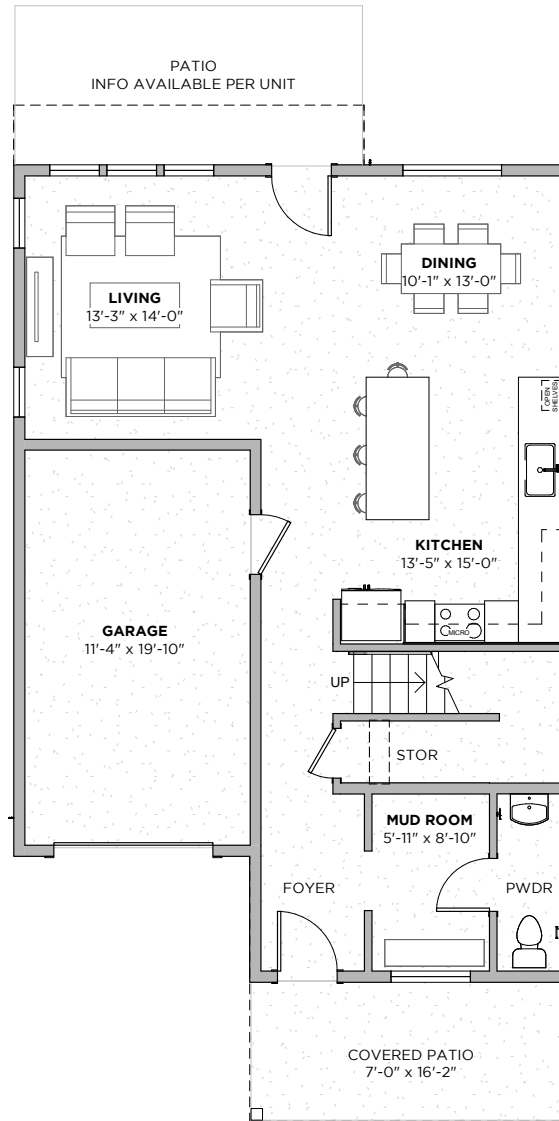

1ST
FLOOR

2ND
FLOOR

3412 PENNSYLVANIA AVE
AUSTIN, TX 78721

PLAN E

4
beds

2.5
baths

2028
SF

PLAN E

New from StoryBuilt, this gorgeous treasure-trove of 27 single family homes is in booming East Austin. Lucy is at 3412 Pennsylvania Avenue near Airport Blvd - just ten minutes from downtown. These 2-4 bedroom homes range from 1200-2000 sq. ft.

4
beds

2.5
baths

2028
SF

3412 PENNSYLVANIA AVE
AUSTIN, TX 78721

1ST FLOOR

2ND FLOOR

2ND FLOOR - LOFT OPTION