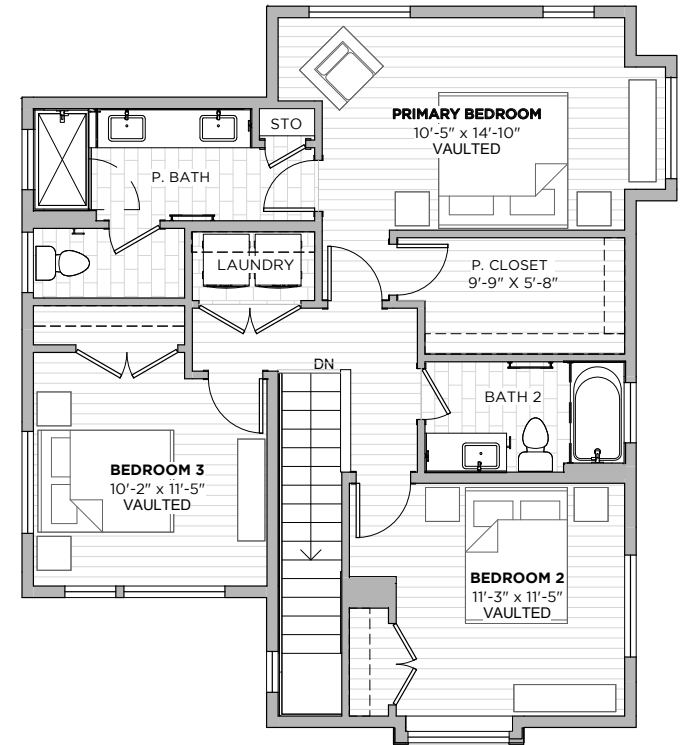

2ND FLOOR

3412 PENNSYLVANIA AVE
AUSTIN, TX 78721