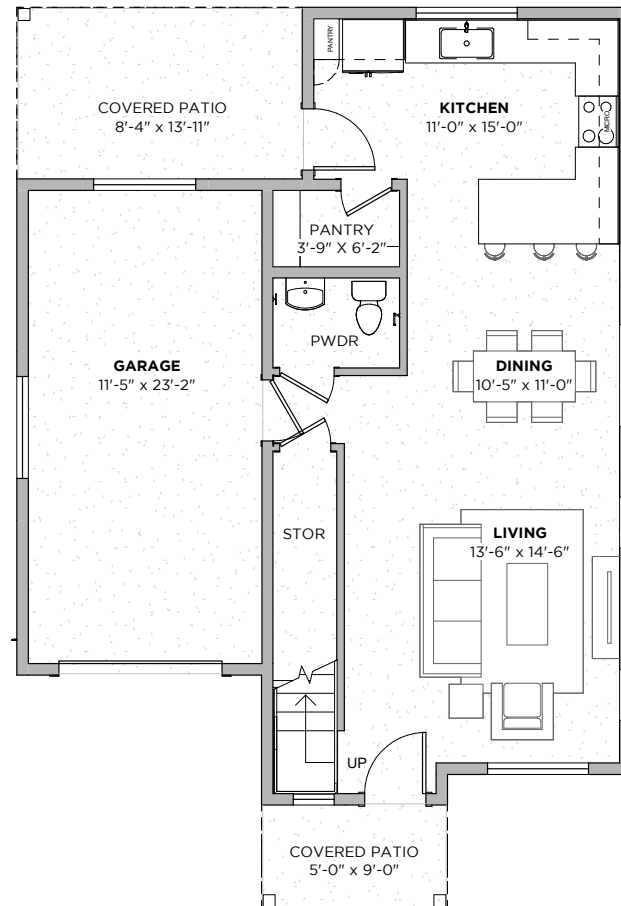

**1ST**  
FLOOR

**2ND**  
FLOOR

3412 PENNSYLVANIA AVE  
AUSTIN, TX 78721

**PLAN D1**

**3**  
beds

**2.5**  
baths

**1657**  
SF

## PLAN D1

New from StoryBuilt, this gorgeous treasure-trove of 27 single family homes is in booming East Austin. Lucy is at 3412 Pennsylvania Avenue near Airport Blvd - just ten minutes from downtown. These 2-4 bedroom homes range from 1200-2000 sq. ft.

**3**  
beds

**2.5**  
baths

**1657**  
SF

### 1ST FLOOR