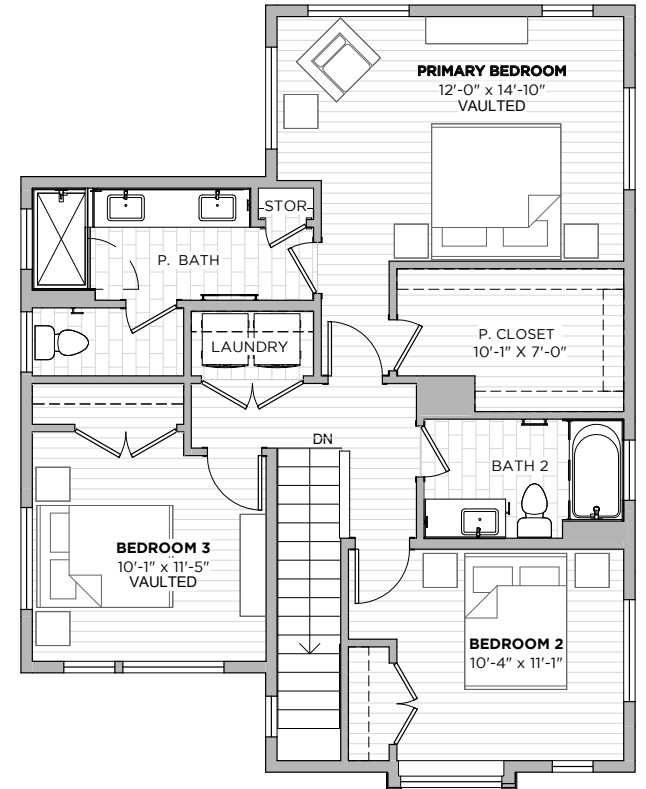

2ND FLOOR

3412 PENNSYLVANIA AVE
AUSTIN, TX 78721