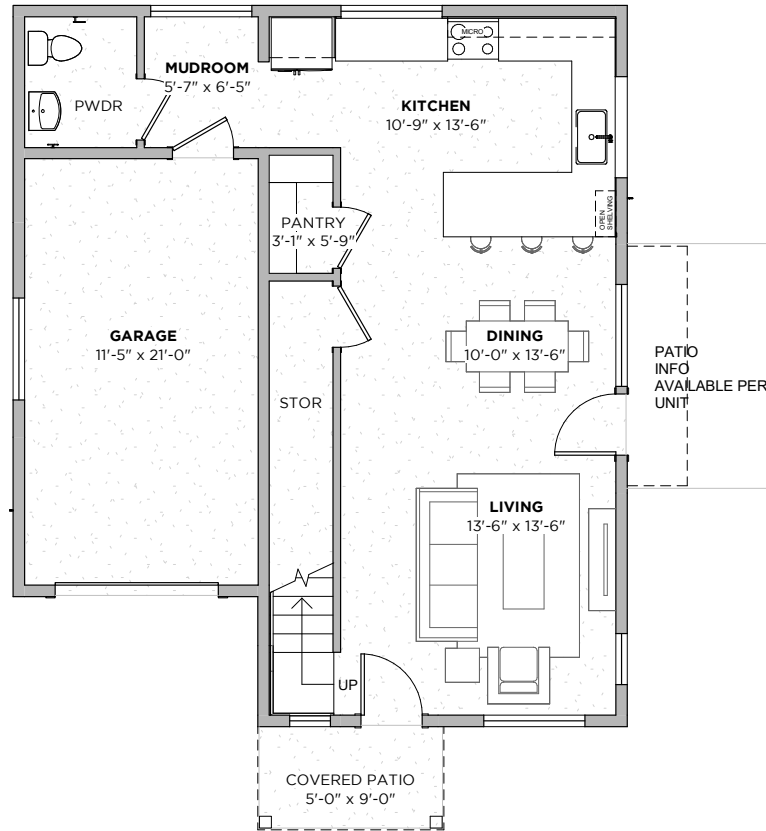

### 1ST FLOOR

## PLAN D2

New from StoryBuilt, this gorgeous treasure-trove of 27 single family homes is in booming East Austin. Lucy is at 3412 Pennsylvania Avenue near Airport Blvd - just ten minutes from downtown. These 2-4 bedroom homes range from 1200-2000 sq. ft.

**3**  
beds

**2.5**  
baths

**1686**  
SF