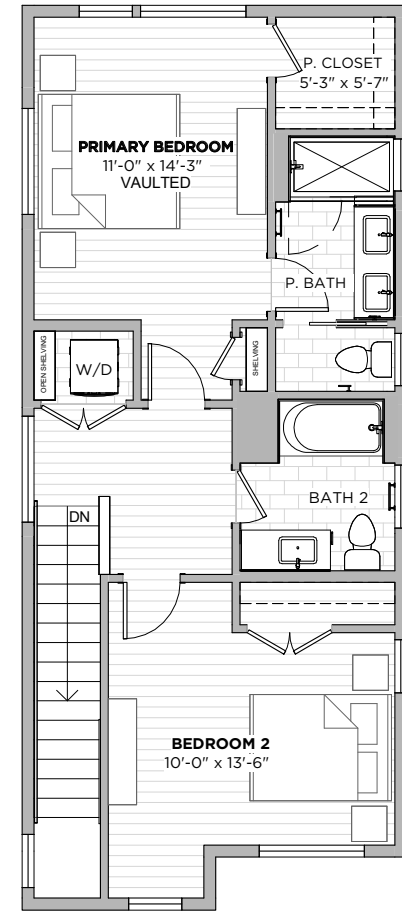

1ST
FLOOR

2ND
FLOOR

3412 PENNSYLVANIA AVE
AUSTIN, TX 78721

PLAN C

2
beds

2.5
baths

1500
SF

PLAN C

New from StoryBuilt, this gorgeous treasure-trove of 27 single family homes is in booming East Austin. Lucy is at 3412 Pennsylvania Avenue near Airport Blvd - just ten minutes from downtown. These 2-4 bedroom homes range from 1200-2000 sq. ft.

2
beds

2.5
baths

1500
SF

1ST FLOOR

2ND FLOOR

3412 PENNSYLVANIA AVE
AUSTIN, TX 78721