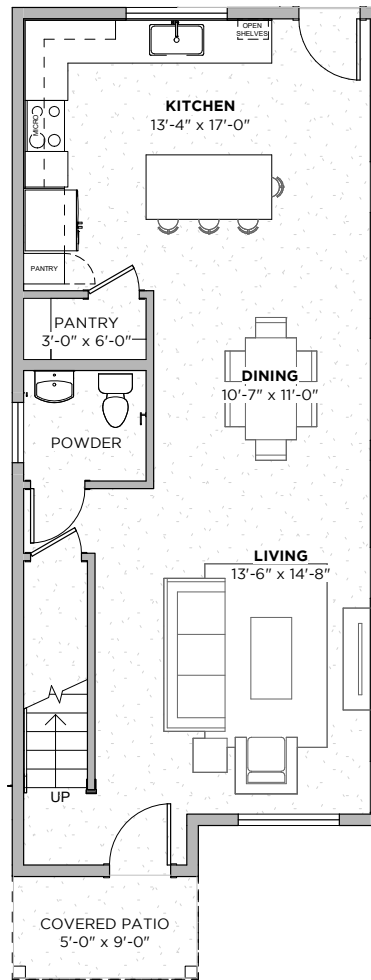

1ST
FLOOR

2ND
FLOOR

3412 PENNSYLVANIA AVE
AUSTIN, TX 78721

PLAN C

2
beds

2.5
baths

1500
SF

PLAN C

New from StoryBuilt, this gorgeous treasure-trove of 27 single family homes is in booming East Austin. Lucy is at 3412 Pennsylvania Avenue near Airport Blvd - just ten minutes from downtown. These 2-4 bedroom homes range from 1200-2000 sq. ft.

2
beds

2.5
baths

1500
SF

1ST FLOOR

2ND FLOOR

3412 PENNSYLVANIA AVE
AUSTIN, TX 78721