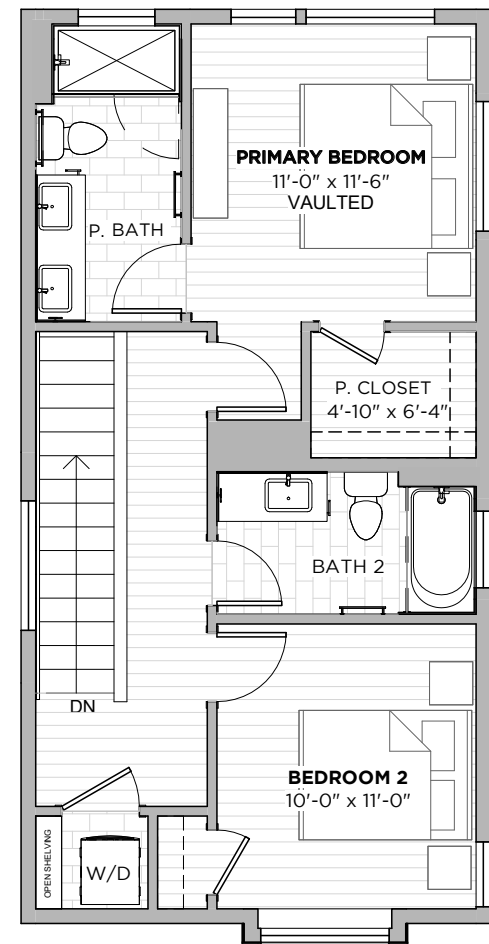

2
beds

2.5
baths

1301
SF

1ST FLOOR

2ND FLOOR

3412 PENNSYLVANIA AVE
AUSTIN, TX 78721

3412 PENNSYLVANIA AVE
AUSTIN, TX 78721

PLAN B2

2
beds

2.5
baths

1283
SF

PLAN B2

New from StoryBuilt, this gorgeous treasure-trove of 27 single family homes is in booming East Austin. Lucy is at 3412 Pennsylvania Avenue near Airport Blvd - just ten minutes from downtown. These 2-4 bedroom homes range from 1200-2000 sq. ft.

2
beds

2.5
baths

1283
SF

3412 PENNSYLVANIA AVE
AUSTIN, TX 78721

1ST
FLOOR

2ND
FLOOR

3412 PENNSYLVANIA AVE
AUSTIN, TX 78721

PLAN B3

2
beds

2.5
baths

1244
SF

PLAN B3

New from StoryBuilt, this gorgeous treasure-trove of 27 single family homes is in booming East Austin. Lucy is at 3412 Pennsylvania Avenue near Airport Blvd - just ten minutes from downtown. These 2-4 bedroom homes range from 1200-2000 sq. ft.