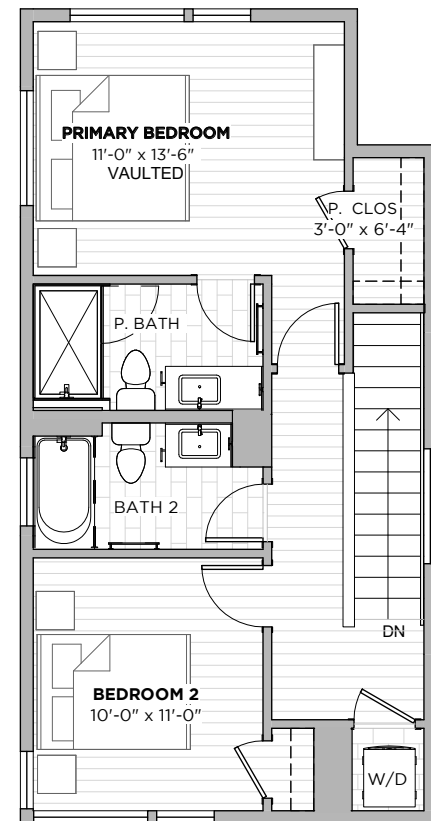

1ST
FLOOR

2ND
FLOOR

3412 PENNSYLVANIA AVE
AUSTIN, TX 78721

PLAN B1

2
beds

2.5
baths

1301
SF

PLAN B1

2
beds

2.5
baths

1301
SF

1ST FLOOR

2ND FLOOR

3412 PENNSYLVANIA AVE
AUSTIN, TX 78721

3412 PENNSYLVANIA AVE
AUSTIN, TX 78721

PLAN B2

2
beds

2.5
baths

1244
SF

PLAN B3

New from StoryBuilt, this gorgeous treasure-trove of 27 single family homes is in booming East Austin. Lucy is at 3412 Pennsylvania Avenue near Airport Blvd - just ten minutes from downtown. These 2-4 bedroom homes range from 1200-2000 sq. ft.

2
beds

2.5
baths

1244
SF

1ST FLOOR

2ND FLOOR

3412 PENNSYLVANIA AVE
AUSTIN, TX 78721