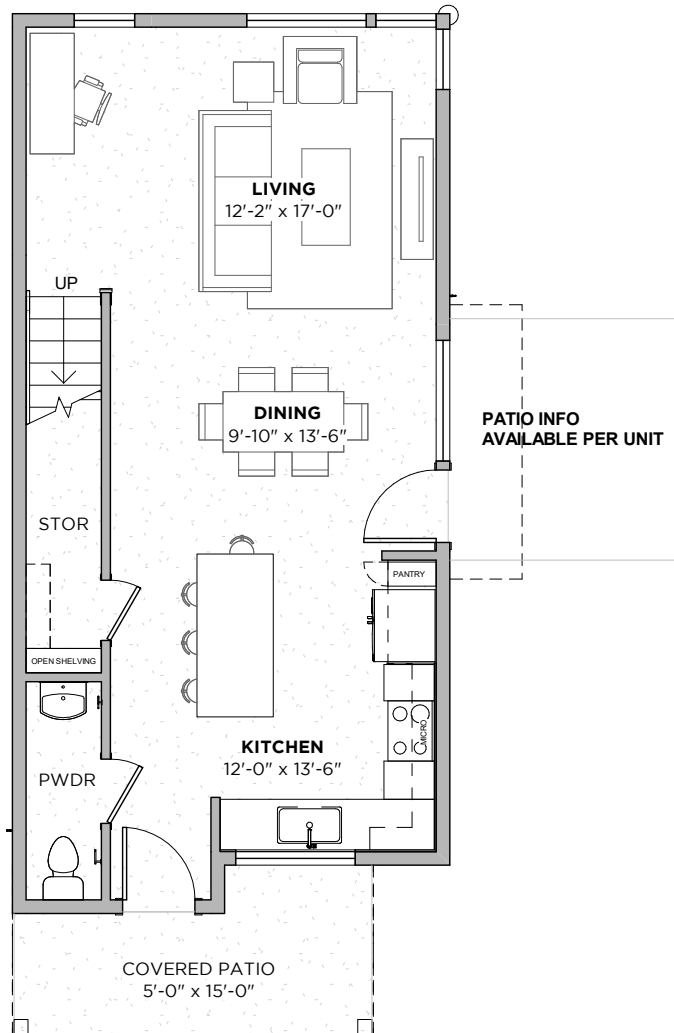

1ST
FLOOR

2ND
FLOOR

3412 PENNSYLVANIA AVE
AUSTIN, TX 78721

PLAN B1

2
beds

2.5
baths

1301
SF

PLAN B1

New from StoryBuilt, this gorgeous treasure-trove of 27 single family homes is in booming East Austin. Lucy is at 3412 Pennsylvania Avenue near Airport Blvd - just ten minutes from downtown. These 2-4 bedroom homes range from 1200-2000 sq. ft.

2
beds

2.5
baths

1301
SF

1ST FLOOR

2ND FLOOR

3412 PENNSYLVANIA AVE
AUSTIN, TX 78721

3412 PENNSYLVANIA AVE
AUSTIN, TX 78721

PLAN B2

2
beds

2.5
baths

1283
SF

PLAN B2

New from StoryBuilt, this gorgeous treasure-trove of 27 single family homes is in booming East Austin. Lucy is at 3412 Pennsylvania Avenue near Airport Blvd - just ten minutes from downtown. These 2-4 bedroom homes range from 1200-2000 sq. ft.