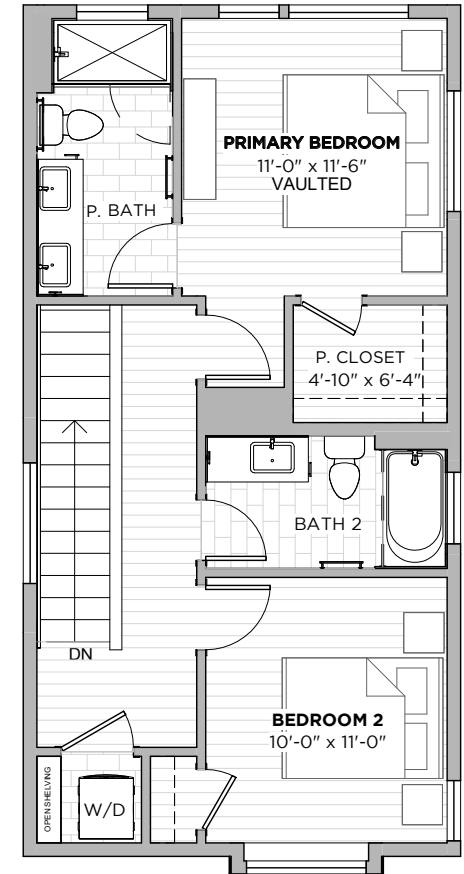

1ST
FLOOR

2ND
FLOOR

3412 PENNSYLVANIA AVE
AUSTIN, TX 78721

PLAN B1

2
beds

2.5
baths

1301
SF

PLAN B1

New from StoryBuilt, this gorgeous treasure-trove of 27 single family homes is in booming East Austin. Lucy is at 3412 Pennsylvania Avenue near Airport Blvd - just ten minutes from downtown. These 2-4 bedroom homes range from 1200-2000 sq. ft.

2
beds

2.5
baths

1301
SF

1ST FLOOR

2ND FLOOR

3412 PENNSYLVANIA AVE
AUSTIN, TX 78721

3412 PENNSYLVANIA AVE
AUSTIN, TX 78721

PLAN B2

2
beds

2.5
baths

1283
SF

PLAN B2

New from StoryBuilt, this gorgeous treasure-trove of 27 single family homes is in booming East Austin. Lucy is at 3412 Pennsylvania Avenue near Airport Blvd - just ten minutes from downtown. These 2-4 bedroom homes range from 1200-2000 sq. ft.