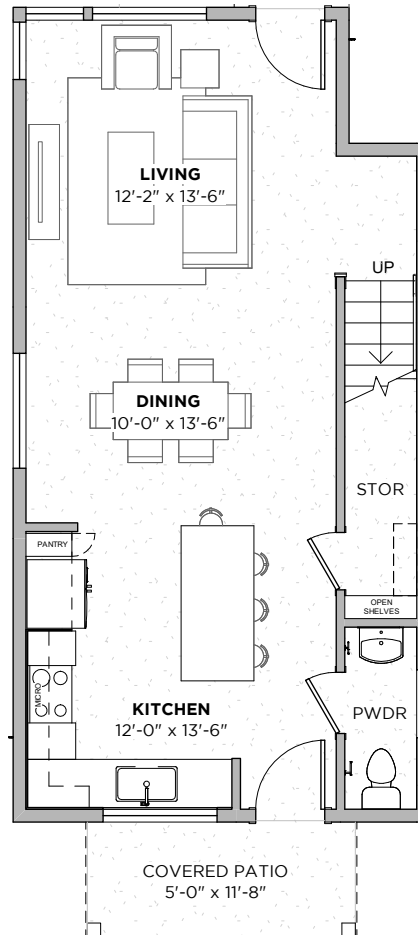

1ST
FLOOR

2ND
FLOOR

3412 PENNSYLVANIA AVE
AUSTIN, TX 78721

PLAN B1

2
beds

2.5
baths

1301
SF

PLAN B1

2
beds

2.5
baths

1301
SF

1ST FLOOR

2ND FLOOR

3412 PENNSYLVANIA AVE
AUSTIN, TX 78721

3412 PENNSYLVANIA AVE
AUSTIN, TX 78721

PLAN B2

2
beds

2.5
baths

1244
SF

PLAN B3

New from StoryBuilt, this gorgeous treasure-trove of 27 single family homes is in booming East Austin. Lucy is at 3412 Pennsylvania Avenue near Airport Blvd - just ten minutes from downtown. These 2-4 bedroom homes range from 1200-2000 sq. ft.

2
beds

2.5
baths

1244
SF

1ST FLOOR

2ND FLOOR

3412 PENNSYLVANIA AVE
AUSTIN, TX 78721