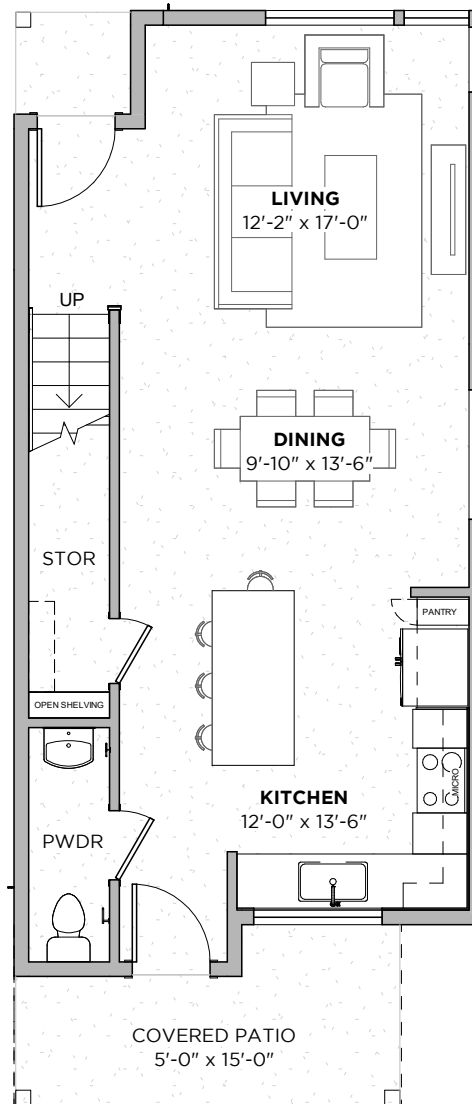

2
beds

2.5
baths

1301
SF

1ST FLOOR

2ND FLOOR

3412 PENNSYLVANIA AVE
AUSTIN, TX 78721

3412 PENNSYLVANIA AVE
AUSTIN, TX 78721

PLAN B2

2
beds

2.5
baths

1283
SF

PLAN B2

New from StoryBuilt, this gorgeous treasure-trove of 27 single family homes is in booming East Austin. Lucy is at 3412 Pennsylvania Avenue near Airport Blvd - just ten minutes from downtown. These 2-4 bedroom homes range from 1200-2000 sq. ft.

2
beds

2.5
baths

1283
SF

3412 PENNSYLVANIA AVE
AUSTIN, TX 78721

1ST
FLOOR

2ND
FLOOR

3412 PENNSYLVANIA AVE
AUSTIN, TX 78721

PLAN B3

2
beds

2.5
baths

1244
SF

PLAN B3

New from StoryBuilt, this gorgeous treasure-trove of 27 single family homes is in booming East Austin. Lucy is at 3412 Pennsylvania Avenue near Airport Blvd - just ten minutes from downtown. These 2-4 bedroom homes range from 1200-2000 sq. ft.